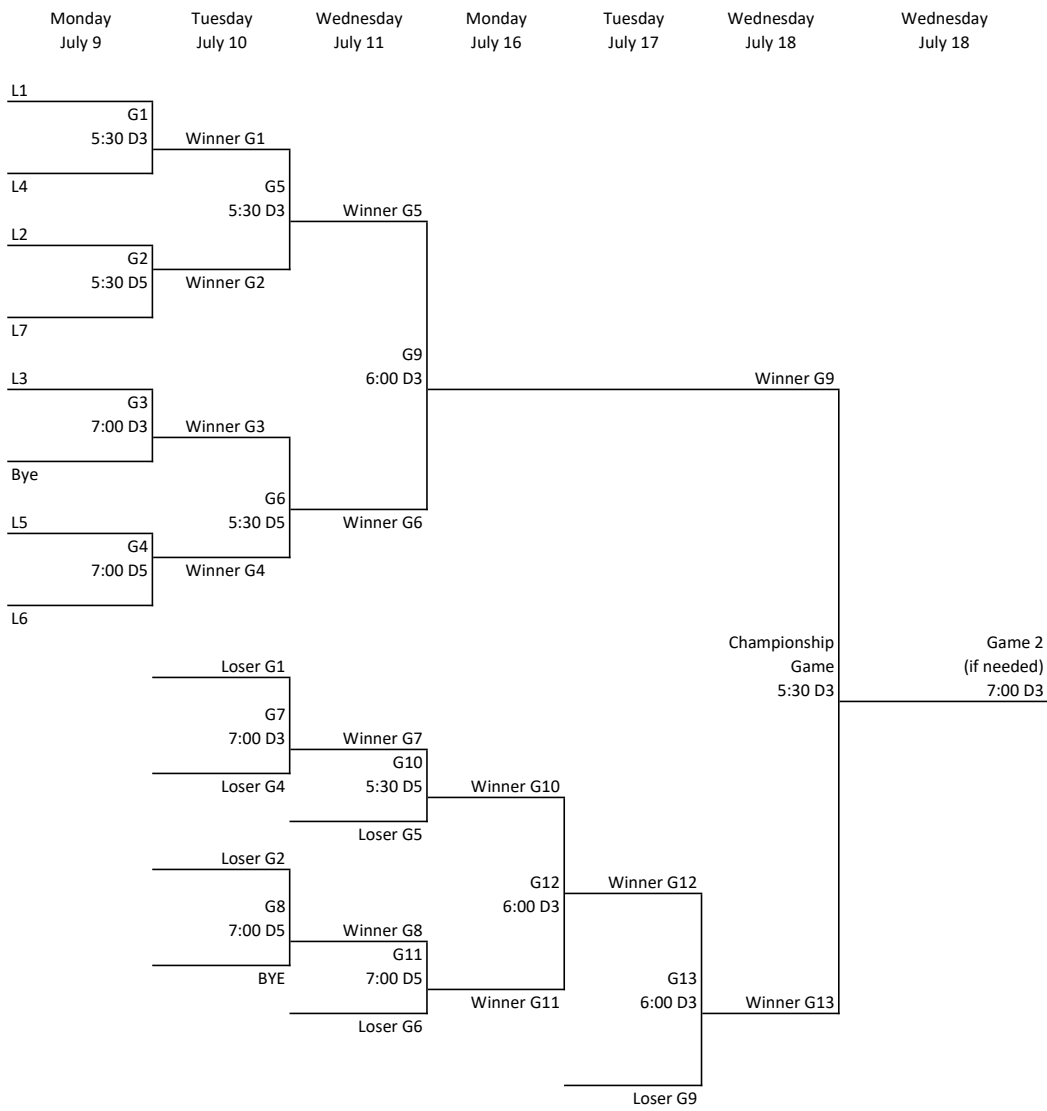

Lassie Tournament Rules:

- 4 innings
- No time limit
- Unlimited runs in 4th and final inning
- Kid pitch first & third innings
- Coach pitch second and fourth innings