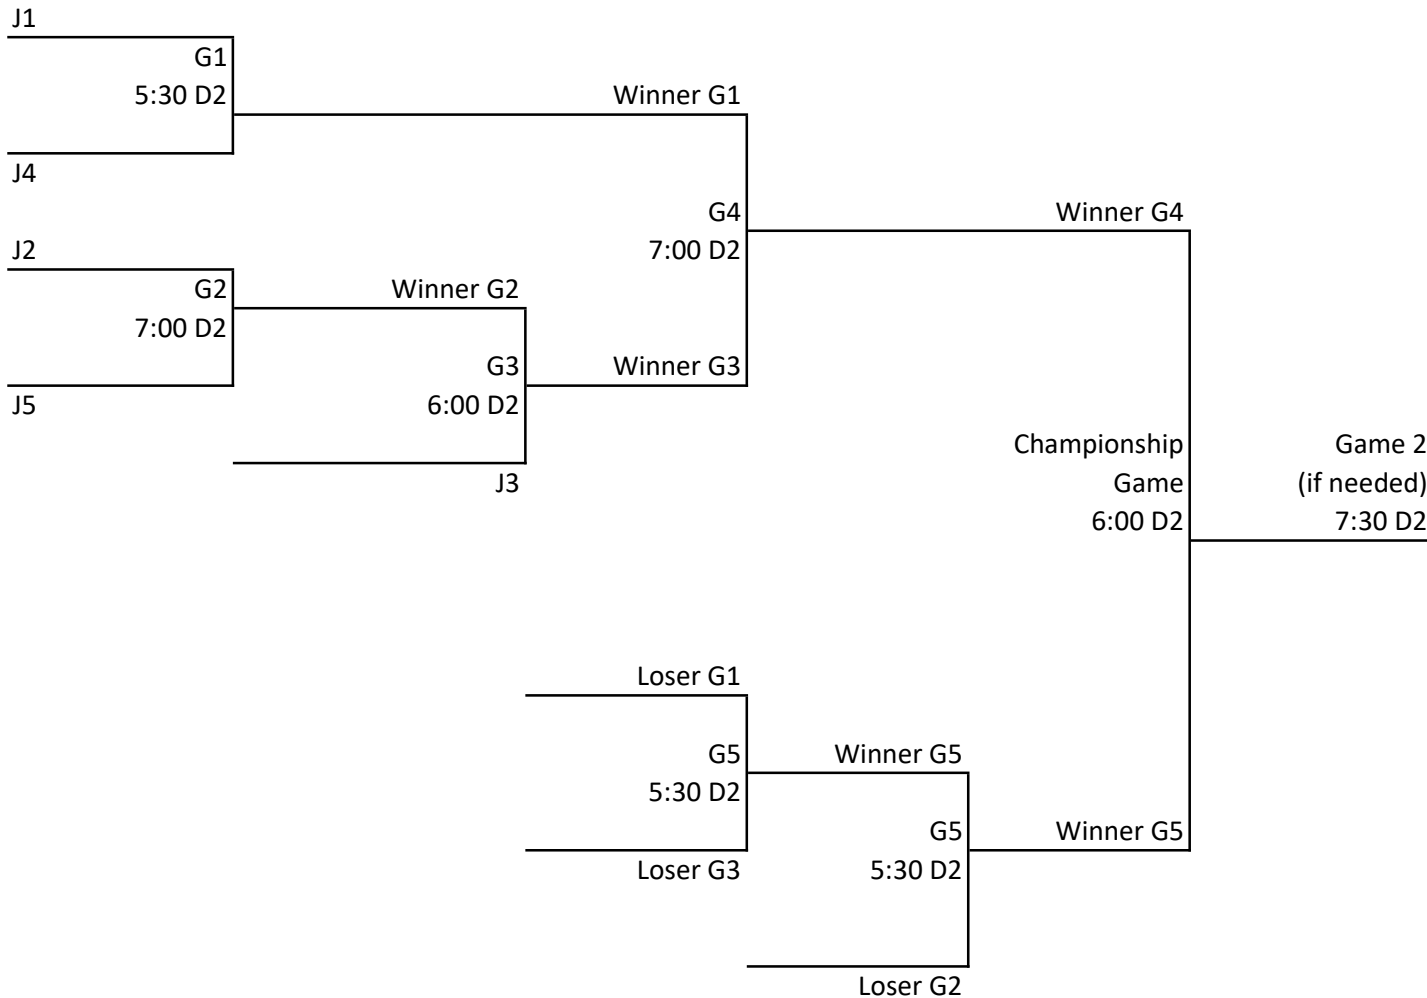

Monday
July 9

Tuesday
July 10

Wednesday
July 11

Monday
July 16

Tuesday
July 17

Tuesday
July 17

Junior Tournament Rules:

5 innings